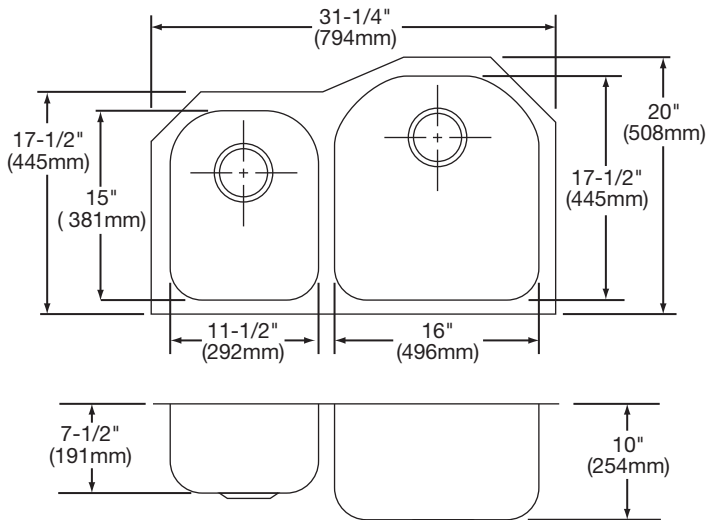

#### DESIGN FEATURES

Bowl Depth: 7-1/2" (191mm) (ELUH3119); 10" (254mm) (ELUH311910 Large Bowl); 7-1/2" (191mm) (ELUH311910 Small Bowl).

Finish: Exposed surfaces are hand blended to a lustrous satin finish.

**ELKAY®**  
**SPECIFICATIONS**

**SINK DIMENSIONS\***

Model Number	Overall		Inside Left Bowl			Inside Right Bowl			Cutout in Countertop	Minimum Cabinet Size
	L	W	L	W	D	L	W	D		
ELUH3119L	31 <sup>1</sup> / <sub>4</sub> (794mm)	20 (508mm)	11 <sup>1</sup> / <sub>2</sub> (292mm)	15 (381mm)	7 <sup>1</sup> / <sub>2</sub> (191mm)	16 (406mm)	17 <sup>1</sup> / <sub>2</sub> (445mm)	7 <sup>1</sup> / <sub>2</sub> (191mm)	See Template**	36 (914mm)
ELUH3119R	31 <sup>1</sup> / <sub>4</sub> (794mm)	20 (508mm)	16 (406mm)	17 <sup>1</sup> / <sub>2</sub> (445mm)	7 <sup>1</sup> / <sub>2</sub> (191mm)	11 <sup>1</sup> / <sub>2</sub> (292mm)	15 (381mm)	7 <sup>1</sup> / <sub>2</sub> (191mm)		36 (914mm)
ELUH311910L	31 <sup>1</sup> / <sub>4</sub> (794mm)	20 (508mm)	11 <sup>1</sup> / <sub>2</sub> (292mm)	15 (381mm)	7 <sup>1</sup> / <sub>2</sub> (191mm)	16 (406mm)	17 <sup>1</sup> / <sub>2</sub> (445mm)	10 (254mm)		36 (914mm)
ELUH311910R	31 <sup>1</sup> / <sub>4</sub> (794mm)	20 (508mm)	16 (406mm)	17 <sup>1</sup> / <sub>2</sub> (445mm)	10 (254mm)	11 <sup>1</sup> / <sub>2</sub> (292mm)	15 (381mm)	7 <sup>1</sup> / <sub>2</sub> (191mm)		36 (914mm)

\*Length is left to right. Width is front to back.

\*\*Template and countertop mounting clips are packed with every sink.

Model ELUH3119L Illustrated

Model ELUH3119R Illustrated

Model ELUH311910L Illustrated