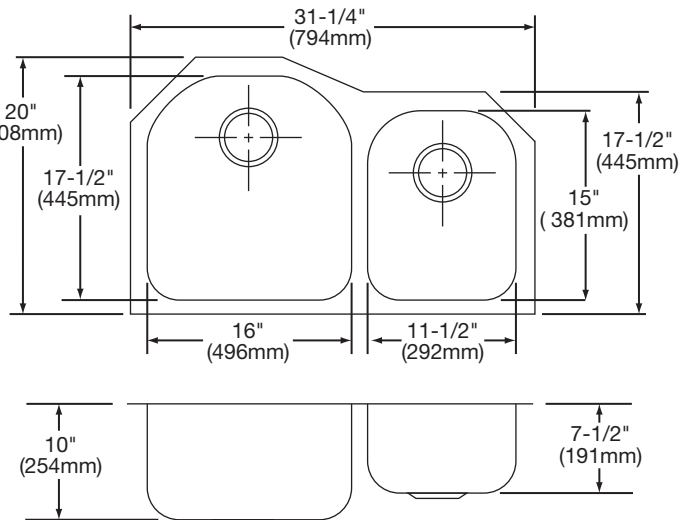

#### DESIGN FEATURES

Bowl Depth: 7-1/2" (191mm) (ELUH3119); 10" (254mm) (ELUH311910 Large Bowl); 7-1/2" (191mm) (ELUH311910 Small Bowl).

Finish: Exposed surfaces are hand blended to a lustrous satin finish.

**ELKAY®**  
**SPECIFICATIONS**

**SINK DIMENSIONS\***

Model Number	Overall		Inside Left Bowl			Inside Right Bowl			Cutout in Countertop	Minimum Cabinet Size
	L	W	L	W	D	L	W	D		
ELUH3119L	31 <sup>1</sup> / <sub>4</sub> (794mm)	20 (508mm)	11 <sup>1</sup> / <sub>2</sub> (292mm)	15 (381mm)	7 <sup>1</sup> / <sub>2</sub> (191mm)	16 (406mm)	17 <sup>1</sup> / <sub>2</sub> (445mm)	7 <sup>1</sup> / <sub>2</sub> (191mm)	See Template**	36 (914mm)
ELUH3119R	31 <sup>1</sup> / <sub>4</sub> (794mm)	20 (508mm)	16 (406mm)	17 <sup>1</sup> / <sub>2</sub> (445mm)	7 <sup>1</sup> / <sub>2</sub> (191mm)	11 <sup>1</sup> / <sub>2</sub> (292mm)	15 (381mm)	7 <sup>1</sup> / <sub>2</sub> (191mm)		36 (914mm)
ELUH311910L	31 <sup>1</sup> / <sub>4</sub> (794mm)	20 (508mm)	11 <sup>1</sup> / <sub>2</sub> (292mm)	15 (381mm)	7 <sup>1</sup> / <sub>2</sub> (191mm)	16 (406mm)	17 <sup>1</sup> / <sub>2</sub> (445mm)	10 (254mm)		36 (914mm)
ELUH311910R	31 <sup>1</sup> / <sub>4</sub> (794mm)	20 (508mm)	16 (406mm)	17 <sup>1</sup> / <sub>2</sub> (445mm)	10 (254mm)	11 <sup>1</sup> / <sub>2</sub> (292mm)	15 (381mm)	7 <sup>1</sup> / <sub>2</sub> (191mm)		36 (914mm)

\*Length is left to right. Width is front to back.

\*\*Template and countertop mounting clips are packed with every sink.

Model ELUH3119L Illustrated

Model ELUH3119R Illustrated

Model ELUH311910L Illustrated