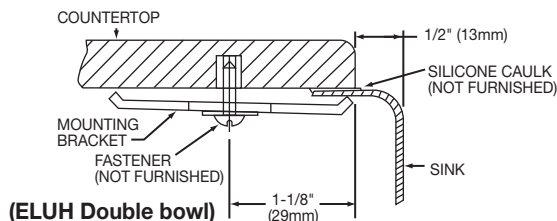

Utensil Caddy for Rinsing Basket: LKWUCSS.

Model ELUH3119L

Model ELUH311910R

#### Installation Profile of ELUH Models

The template provided with each ELUH sink provides the only type of installation recommended by Elkay.

SEE OTHER SIDE FOR PRODUCT DIMENSIONS.

In keeping with our policy of continuing product improvement, Elkay reserves the right to change product specifications without notice. Please visit [elkayusa.com](http://elkayusa.com) for most current version of Elkay product specification sheets.