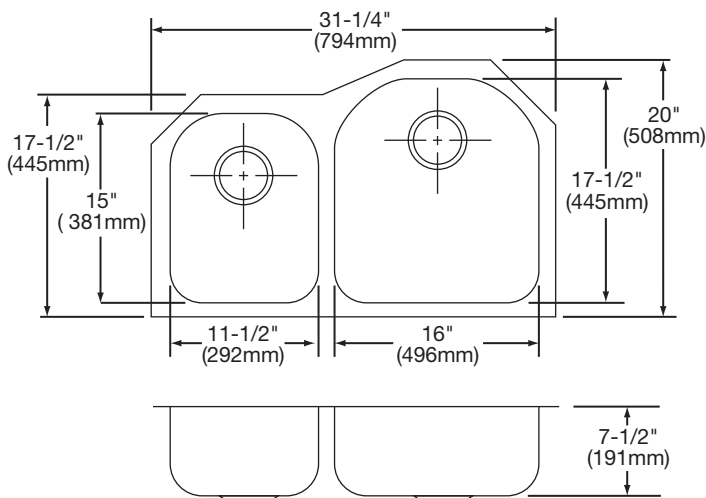

#### DESIGN FEATURES

Bowl Depth: 7-1/2" (191mm) (ELUH3119); 10" (254mm) (ELUH311910 Large Bowl); 7-1/2" (191mm) (ELUH311910 Small Bowl).

Finish: Exposed surfaces are hand blended to a lustrous satin finish.

**ELKAY®**  
**SPECIFICATIONS**

**SINK DIMENSIONS\***

Model Number	Overall		Inside Left Bowl			Inside Right Bowl			Cutout in Countertop	Minimum Cabinet Size
	L	W	L	W	D	L	W	D		
ELUH3119L	31 <sup>1</sup> / <sub>4</sub> (794mm)	20 (508mm)	11 <sup>1</sup> / <sub>2</sub> (292mm)	15 (381mm)	7 <sup>1</sup> / <sub>2</sub> (191mm)	16 (406mm)	17 <sup>1</sup> / <sub>2</sub> (445mm)	7 <sup>1</sup> / <sub>2</sub> (191mm)	See Template**	36 (914mm)
ELUH3119R	31 <sup>1</sup> / <sub>4</sub> (794mm)	20 (508mm)	16 (406mm)	17 <sup>1</sup> / <sub>2</sub> (445mm)	7 <sup>1</sup> / <sub>2</sub> (191mm)	11 <sup>1</sup> / <sub>2</sub> (292mm)	15 (381mm)	7 <sup>1</sup> / <sub>2</sub> (191mm)		36 (914mm)
ELUH311910L	31 <sup>1</sup> / <sub>4</sub> (794mm)	20 (508mm)	11 <sup>1</sup> / <sub>2</sub> (292mm)	15 (381mm)	7 <sup>1</sup> / <sub>2</sub> (191mm)	16 (406mm)	17 <sup>1</sup> / <sub>2</sub> (445mm)	10 (254mm)		36 (914mm)
ELUH311910R	31 <sup>1</sup> / <sub>4</sub> (794mm)	20 (508mm)	16 (406mm)	17 <sup>1</sup> / <sub>2</sub> (445mm)	10 (254mm)	11 <sup>1</sup> / <sub>2</sub> (292mm)	15 (381mm)	7 <sup>1</sup> / <sub>2</sub> (191mm)		36 (914mm)

\*Length is left to right. Width is front to back.

\*\*Template and countertop mounting clips are packed with every sink.

Model ELUH3119L Illustrated

Model ELUH3119R Illustrated

Model ELUH311910L Illustrated