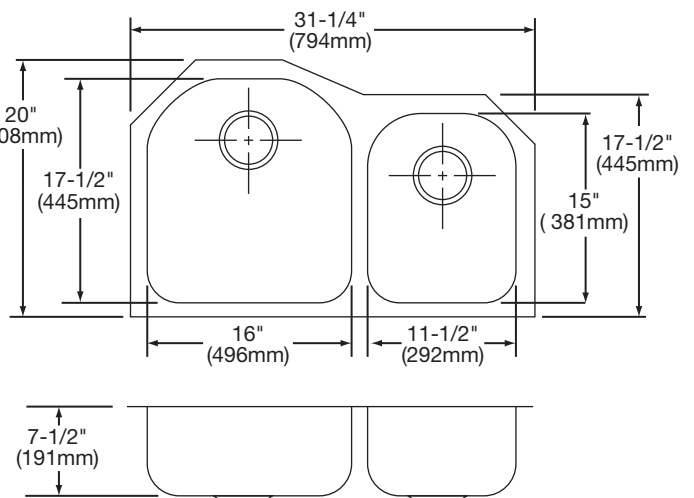

#### DESIGN FEATURES

Bowl Depth: 7-1/2" (191mm) (ELUH3119); 10" (254mm) (ELUH311910 Large Bowl); 7-1/2" (191mm) (ELUH311910 Small Bowl).

Finish: Exposed surfaces are hand blended to a lustrous satin finish.

**ELKAY®**  
**SPECIFICATIONS**

**SINK DIMENSIONS\***

Model Number	Overall		Inside Left Bowl			Inside Right Bowl			Cutout in Countertop	Minimum Cabinet Size
	L	W	L	W	D	L	W	D		
ELUH3119L	31 <sup>1</sup> / <sub>4</sub> (794mm)	20 (508mm)	11 <sup>1</sup> / <sub>2</sub> (292mm)	15 (381mm)	7 <sup>1</sup> / <sub>2</sub> (191mm)	16 (406mm)	17 <sup>1</sup> / <sub>2</sub> (445mm)	7 <sup>1</sup> / <sub>2</sub> (191mm)	See Template**	36 (914mm)
ELUH3119R	31 <sup>1</sup> / <sub>4</sub> (794mm)	20 (508mm)	16 (406mm)	17 <sup>1</sup> / <sub>2</sub> (445mm)	7 <sup>1</sup> / <sub>2</sub> (191mm)	11 <sup>1</sup> / <sub>2</sub> (292mm)	15 (381mm)	7 <sup>1</sup> / <sub>2</sub> (191mm)		36 (914mm)
ELUH311910L	31 <sup>1</sup> / <sub>4</sub> (794mm)	20 (508mm)	11 <sup>1</sup> / <sub>2</sub> (292mm)	15 (381mm)	7 <sup>1</sup> / <sub>2</sub> (191mm)	16 (406mm)	17 <sup>1</sup> / <sub>2</sub> (445mm)	10 (254mm)		36 (914mm)
ELUH311910R	31 <sup>1</sup> / <sub>4</sub> (794mm)	20 (508mm)	16 (406mm)	17 <sup>1</sup> / <sub>2</sub> (445mm)	10 (254mm)	11 <sup>1</sup> / <sub>2</sub> (292mm)	15 (381mm)	7 <sup>1</sup> / <sub>2</sub> (191mm)		36 (914mm)

\*Length is left to right. Width is front to back.

\*\*Template and countertop mounting clips are packed with every sink.

Model ELUH3119L Illustrated

Model ELUH3119R Illustrated

Model ELUH311910L Illustrated